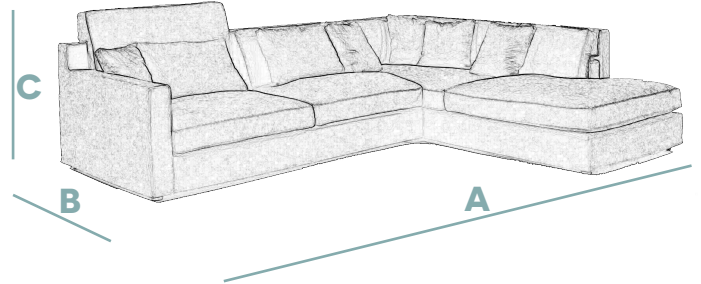

EASTERLY

CUSTOM SOFA | GOOD FIT GUIDE

Before you make an order for a beautiful customisable sofa, it is important that you make sure you have all the tiny details right to be sure your sofa will suit and fit its gorgeous new home. This good fit guide will help you with all those details so you don't miss a thing from ordering to your doorstep!

TIP 1: WORK OUT YOUR SOFA SIZE

Make a note of all of the dimensions of your sofa (These should be listed in the products details or should have been provided to you by a sales consultant). If you are choosing a modular sofa, be sure to note down all the individual dimensions of all the pieces assembled.

A _____

B _____

C _____

We would recommend laying out tape or newspaper on the floor to the dimensions of your sofa so you can get a feel of the space it will take up and the size of the sofa. It is also important to consider the height of the back cushions as well as the height of the arms to be sure your new custom sofa will suit your environment